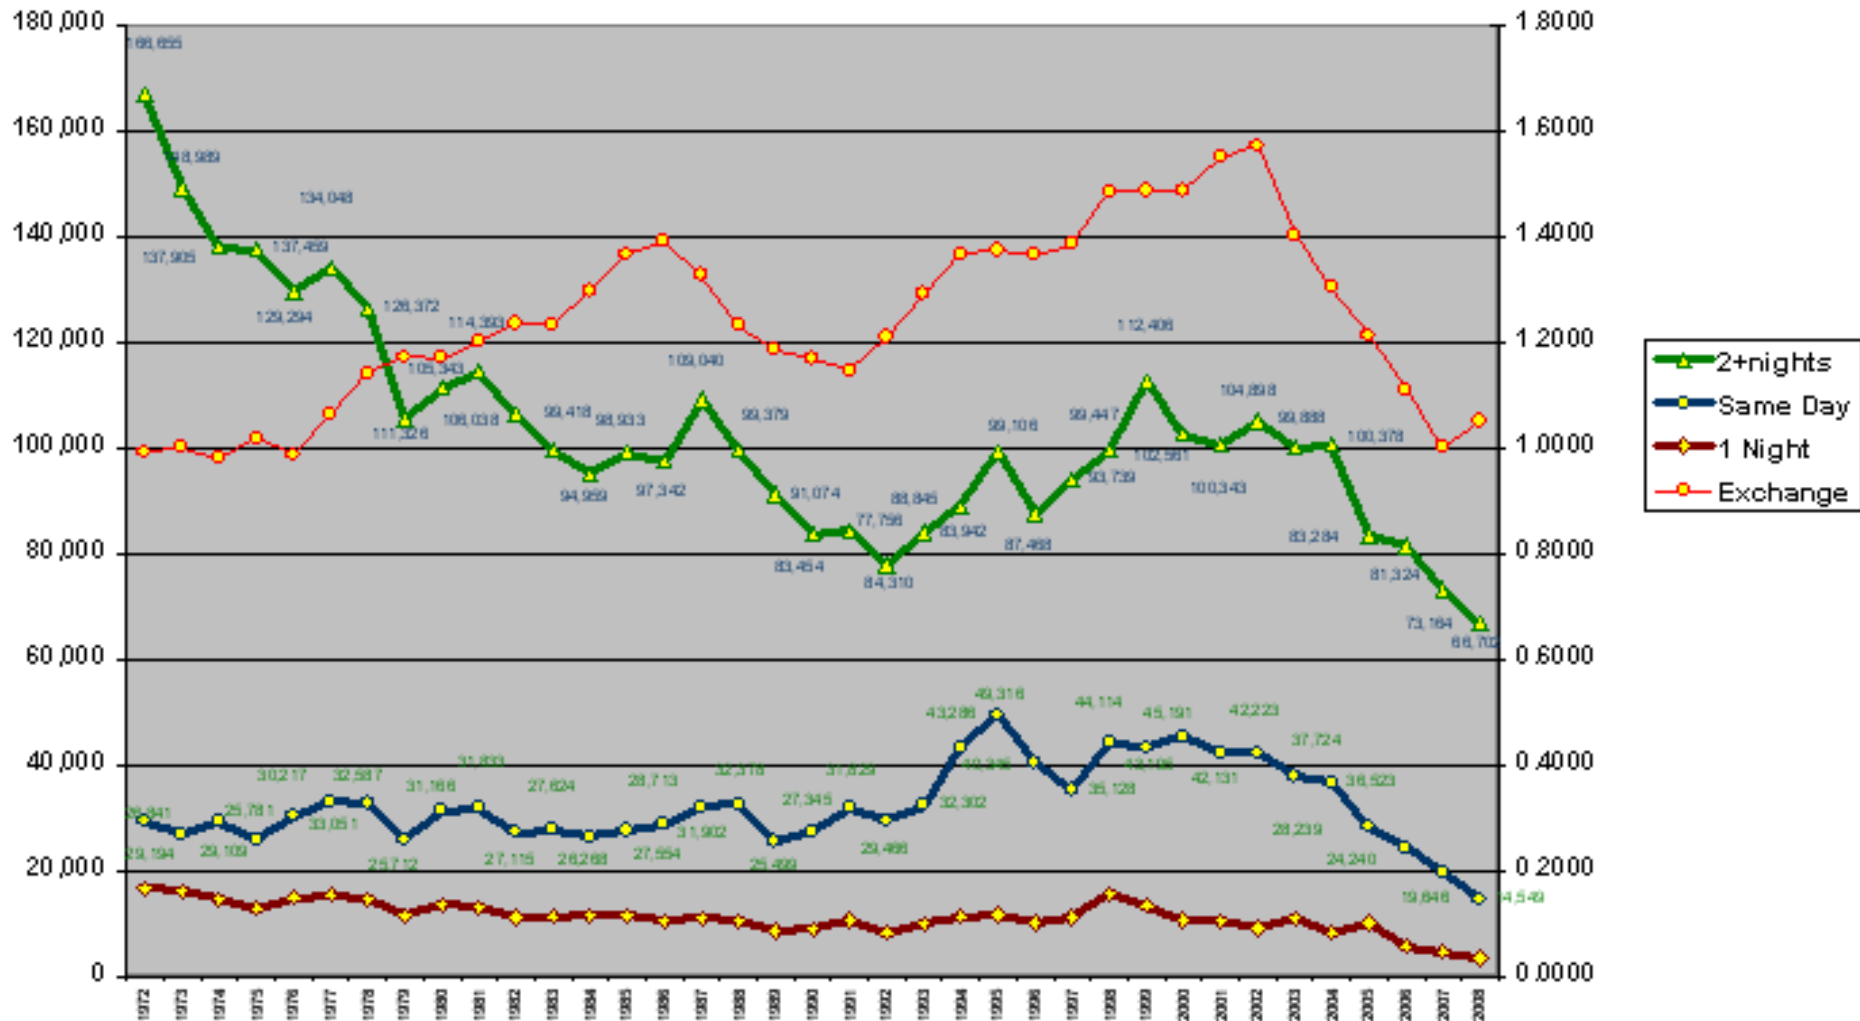

Border Crossings, 1972-2008, Pigeon River

YTD September