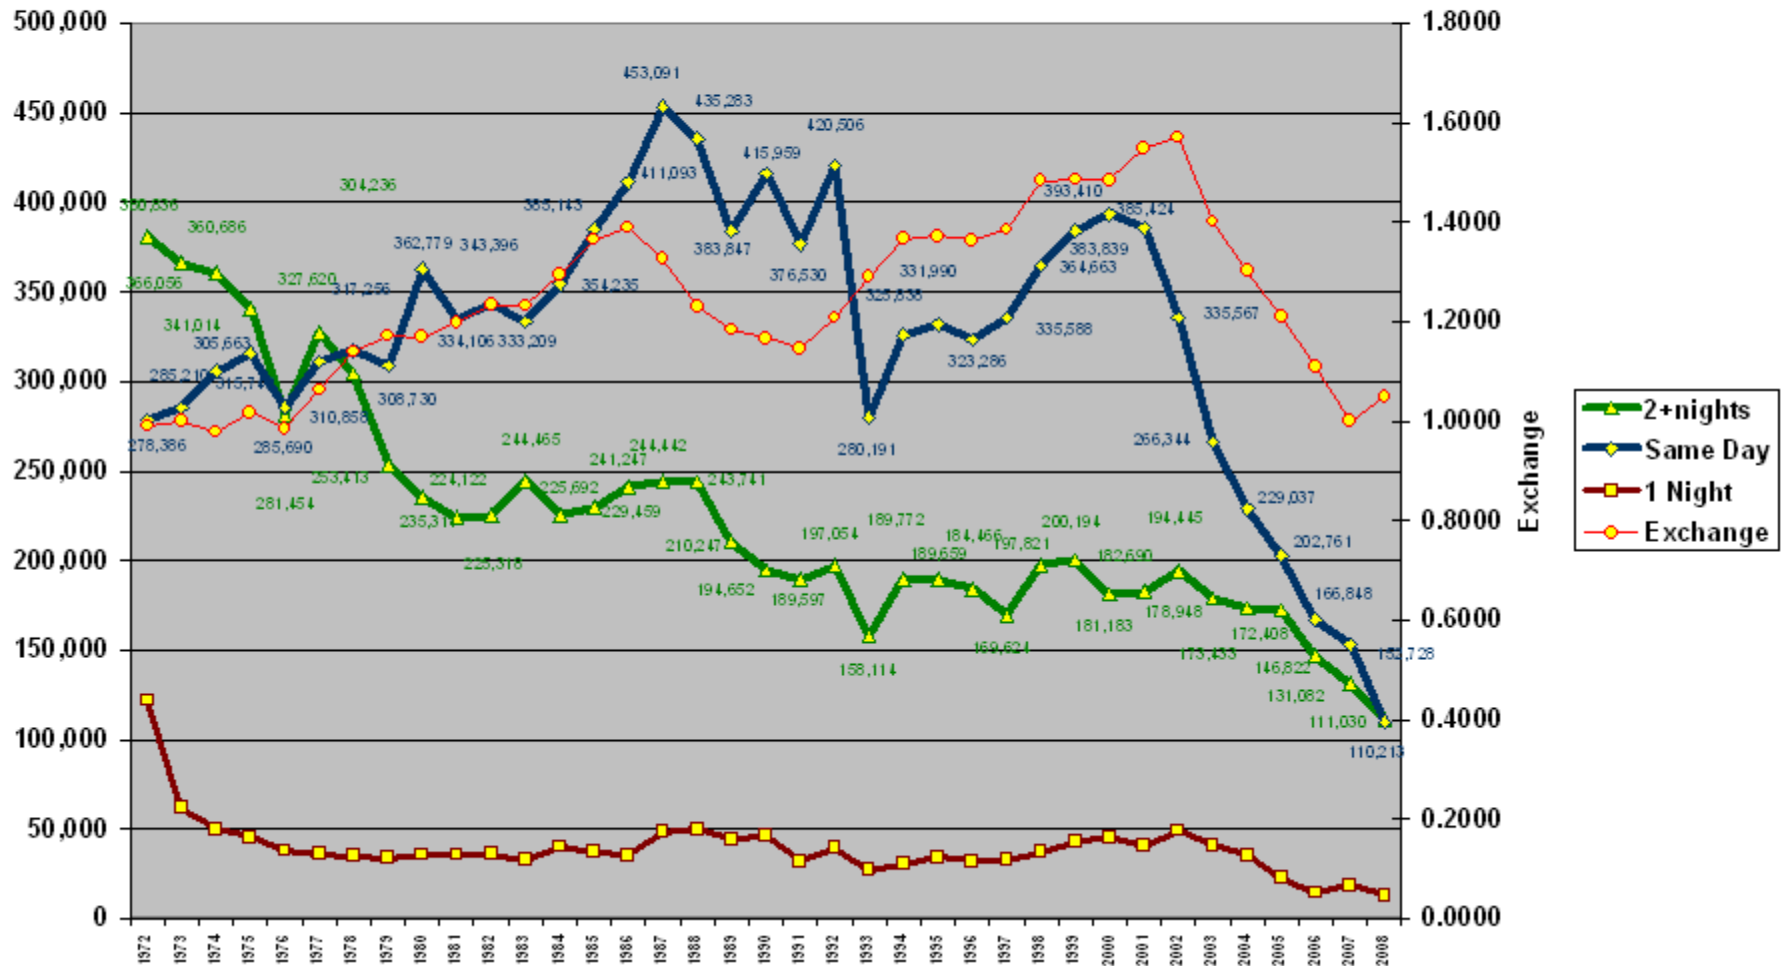

All visitors by Automobile, 1972-2008

Rainy River, Fort Frances YTD October

Border Crossings, 1972-2008, Pigeon River

YTD October

All visitors by Automobile, 1972-2008, Sault Ste. Marie YTD October

All visitors by Automobile, Ontario YTD October

All visitors by Automobile, Canada YTD October