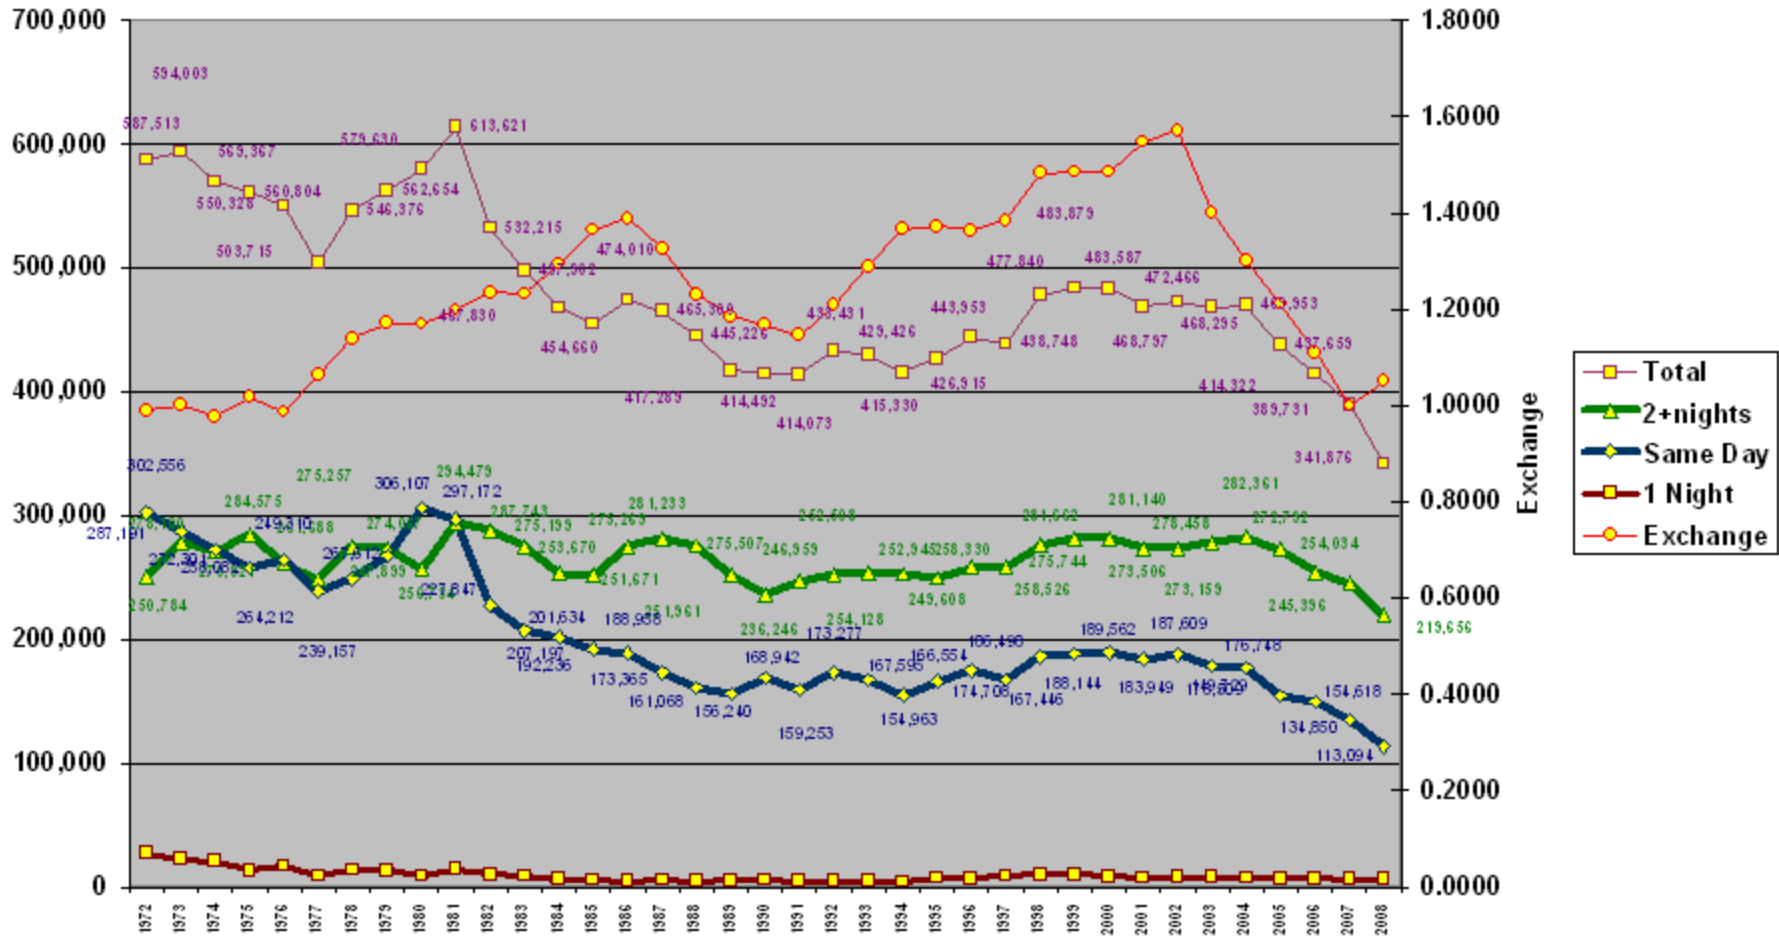

All visitors by Automobile, 1972-2008

Rainy River, Fort Frances YTD October

Border Crossings, 1972-2008, Pigeon River

YTD October

All visitors by Automobile, 1972-2008, Sault Ste. Marie YTD October

All visitors by Automobile, Ontario YTD October