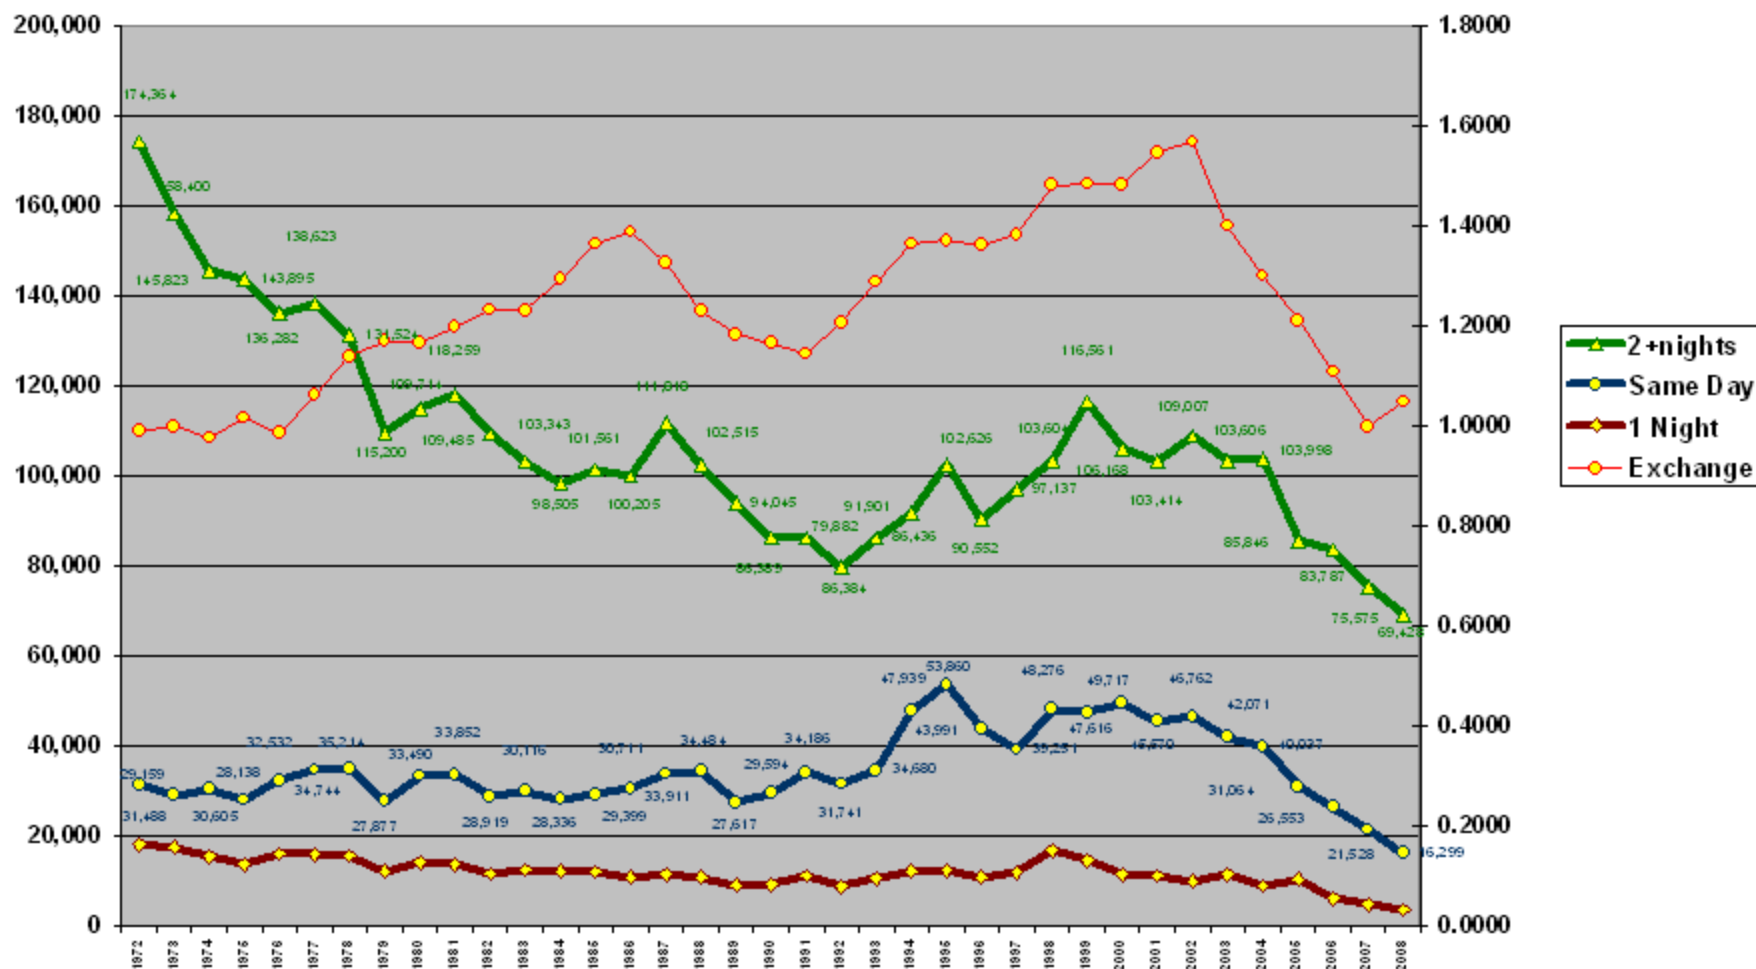

All visitors by Automobile, 1972-2008

Rainy River, Fort Frances YTD October

Border Crossings, 1972-2008, Pigeon River

YTD October

All visitors by Automobile, 1972-2008, Sault Ste. Marie YTD October

All visitors by Automobile, Ontario YTD October

All visitors by Automobile, Canada YTD October