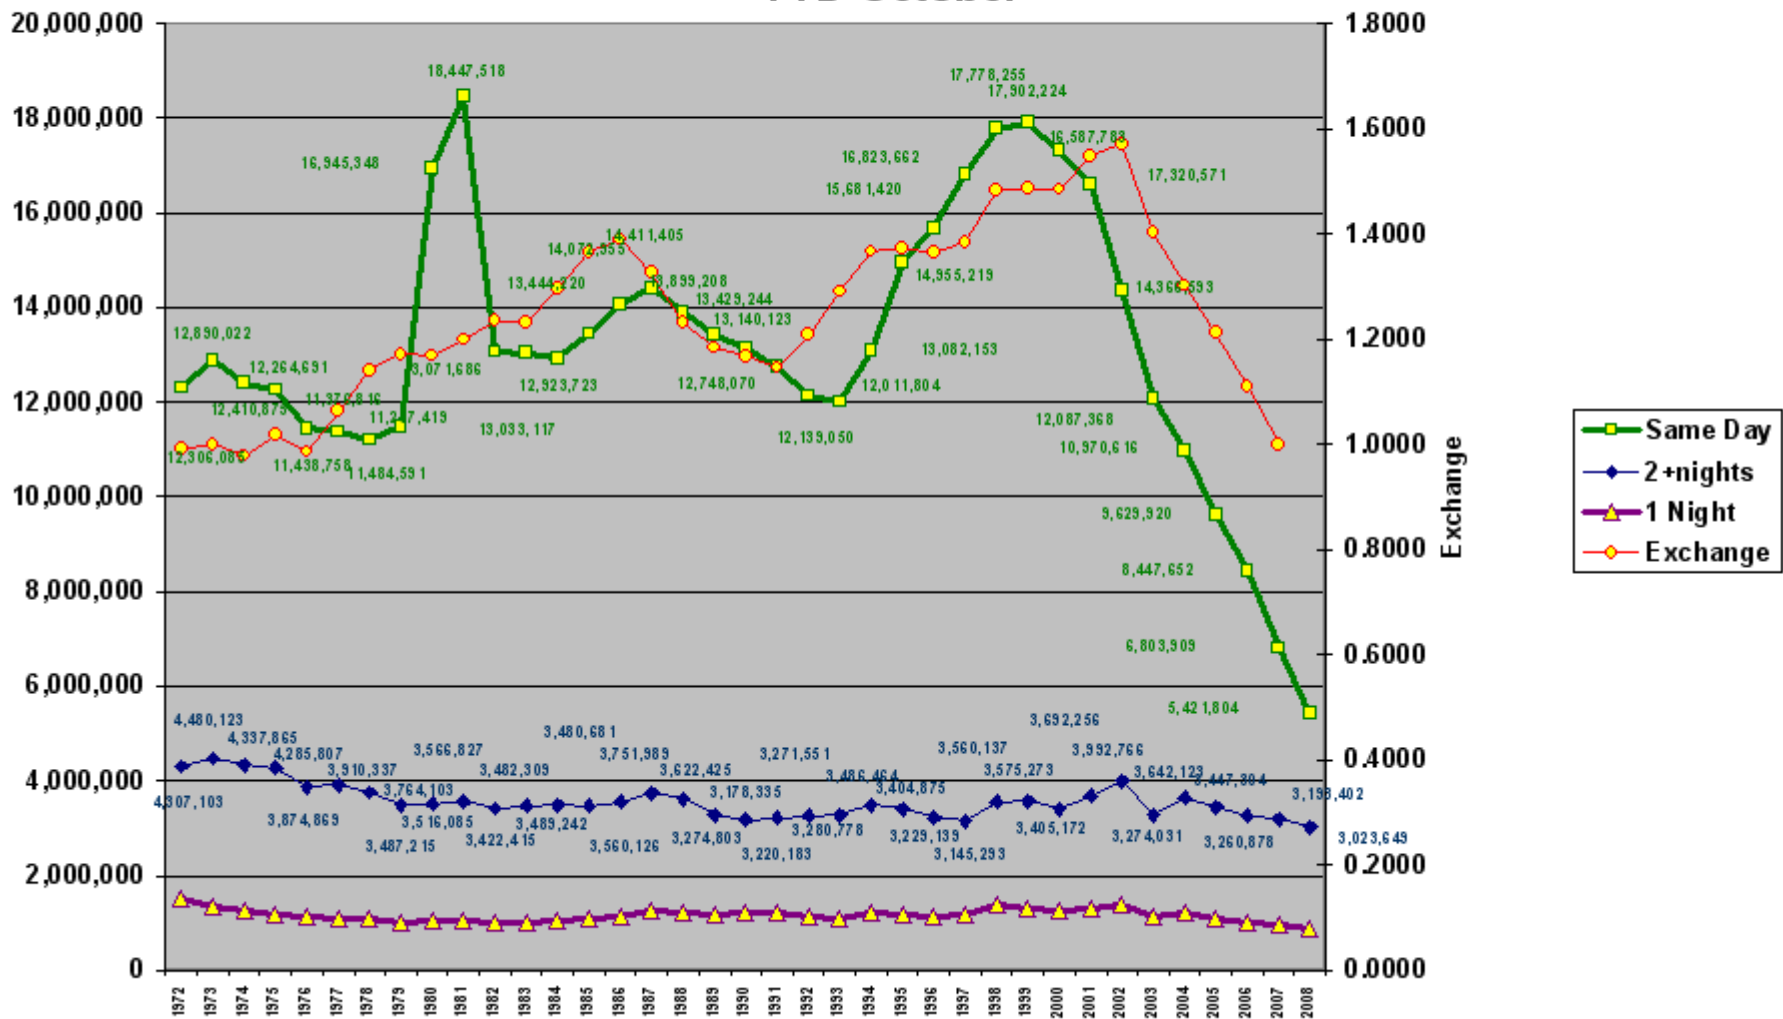

All visitors by Automobile, 1972-2008

Rainy River, Fort Frances YTD October

Border Crossings, 1972-2008, Pigeon River

YTD October

All visitors by Automobile, 1972-2008, Sault Ste. Marie YTD October

All visitors by Automobile, Ontario YTD October

All visitors by Automobile, Canada YTD October